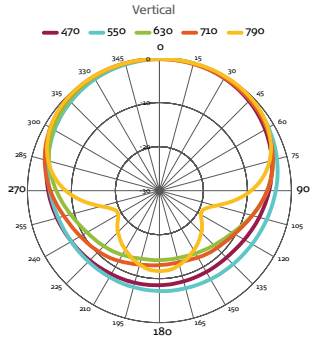

Compared to Funke's reference antenna equal to 36 dBi  
**36dB**

INDOOR / OUTDOOR

18 dBi

DVB-T

DVB-T2

ISDB-T

	UHF
Frequencies	470 - 790 MHz
Antenna Gain	18 dBi
Amplifier Gain	14 dB
Amplifier Noise	1,3 dB
OIP <sub>3</sub>	32 dBm

Maximum distance is an indication and depends on the specifications of the DVB-T transmitter and circumstances regarding the geographical surroundings of the DVB-T antenna. No rights can be claimed from the information on this product card.