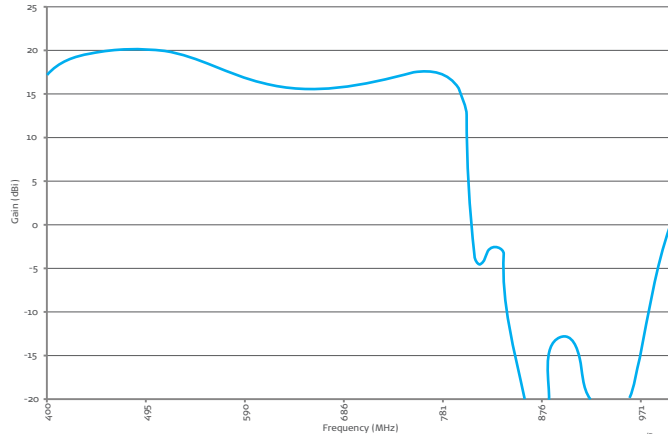

Compared to Funke's reference antenna equal to 36 dBi  
**36dB**

INDOOR / OUTDOOR

18 dBi

DVB-T

DVB-T2

ISDB-T

	UHF
Frequencies	470 - 790 MHz
Antenna Gain	18 dBi
Amplifier Gain	14 dB
Amplifier Noise	1,3 dB
OIP <sub>3</sub>	32 dBm

Maximum distance is an indication and depends on the specifications of the DVB-T transmitter and circumstances regarding the geographical surroundings of the DVB-T antenna. No rights can be claimed from the information on this product card.