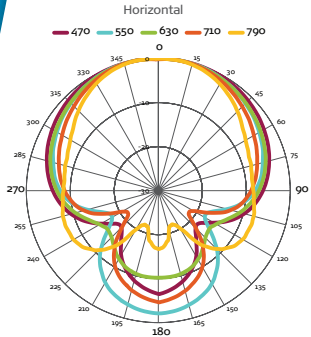

Compared to Funke's reference antenna equal to 36 dBi  
**36dB**

INDOOR / OUTDOOR

18 dBi

DVB-T

DVB-T2

ISDB-T

	UHF
Frequencies	470 - 790 MHz
Antenna Gain	18 dBi
Amplifier Gain	14 dB
Amplifier Noise	1,3 dB
OIP <sub>3</sub>	32 dBm

Maximum distance is an indication and depends on the specifications of the DVB-T transmitter and circumstances regarding the geographical surroundings of the DVB-T antenna. No rights can be claimed from the information on this product card.