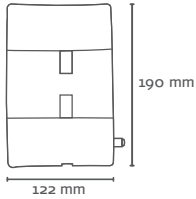

UHF
Frequencies	470 - 790 MHz
Antenna Gain	18 dBi
Amplifier Gain	14 dB
Amplifier Noise	1,3 dB
OIP₃	32 dBm

Maximum distance is an indication and depends on the specifications of the DVB-T transmitter and circumstances regarding the geographical surroundings of the DVB-T antenna. No rights can be claimed from the information on this product card.