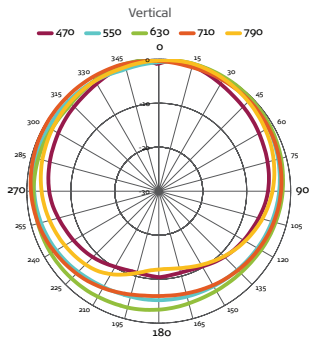

OUTDOOR / CAMPING

20 dBi

DVB-T[®] DVB-T2[®] ISDB-T

www.funke.nl

Compared to Funke's reference antenna equal to 20 dBi
38dB
www.funke.nl

	UHF
Frequencies	470 - 790 MHz
Antenna Gain	20 dBi
Amplifier Gain	18 dB
Amplifier Noise	1,3 dB
OIP3	31 dBm

Maximum distance is an indication and depends on the specifications of the DVB-T transmitter and circumstances regarding the geographical surroundings of the DVB-T antenna. No rights can be claimed from the information on this product card.