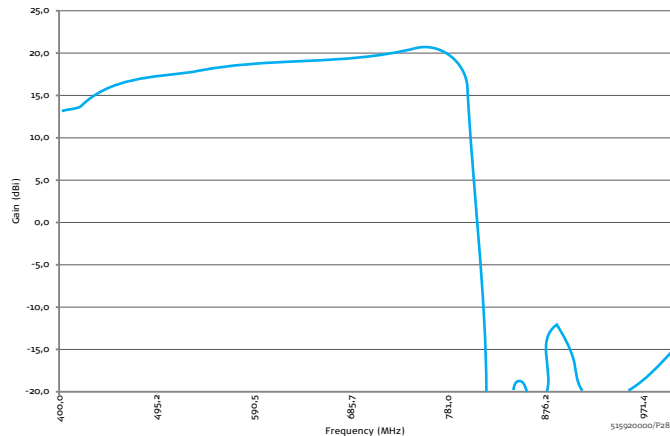

OUTDOOR / CAMPING

20 dBi

DVB-T[®] DVB-T2[®] ISDB-T

www.funke.nl

Compared to Funke's reference antenna equal to 20 dBi
38dB
www.funke.nl

	UHF
Frequencies	470 - 790 MHz
Antenna Gain	20 dBi
Amplifier Gain	18 dB
Amplifier Noise	1,3 dB
OIP3	31 dBm

Maximum distance is an indication and depends on the specifications of the DVB-T transmitter and circumstances regarding the geographical surroundings of the DVB-T antenna. No rights can be claimed from the information on this product card.