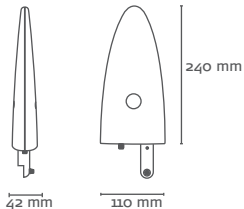

UHF
Frequencies	470 - 790 MHz
Antenna Gain	20 dBi
Amplifier Gain	18 dB
Amplifier Noise	1,3 dB
OIP3	31 dBm

Maximum distance is an indication and depends on the specifications of the DVB-T transmitter and circumstances regarding the geographical surroundings of the DVB-T antenna. No rights can be claimed from the information on this product card.