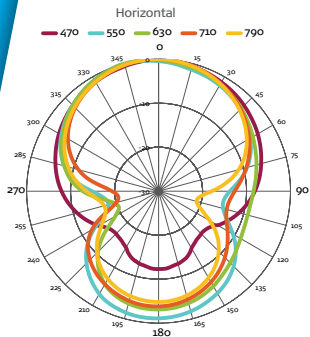

OUTDOOR / CAMPING

20 dBi

DVB-T[®] DVB-T2[®] ISDB-T

www.funke.nl

Compared to Funke's reference antenna equal to 20 dBi
38dB
www.funke.nl

	UHF
Frequencies	470 - 790 MHz
Antenna Gain	20 dBi
Amplifier Gain	18 dB
Amplifier Noise	1,3 dB
OIP3	31 dBm

Maximum distance is an indication and depends on the specifications of the DVB-T transmitter and circumstances regarding the geographical surroundings of the DVB-T antenna. No rights can be claimed from the information on this product card.