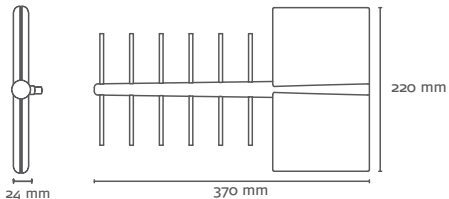

OUTDOOR

27 dBi

DVB-T DVB-T2 ISDB-T

www.funke.nl

	UHF
Frequencies	470 - 790 MHz
Antenna Gain	27 dBi
Amplifier Gain	20 dB
Amplifier Noise	1,3 dB
IP3	28 dB

Maximum distance is an indication and depends on the specifications of the DVB-T transmitter and circumstances regarding the geographical surroundings of the DVB-T antenna. No rights can be claimed from the information on this product card.