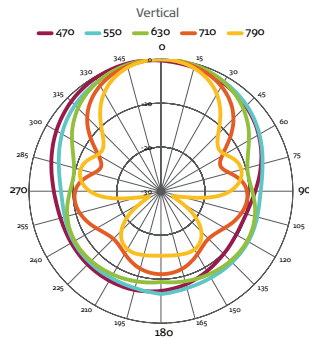

OUTDOOR

27 dBi

DVB-T DVB-T2 ISDB-T

www.funke.nl

	UHF
Frequencies	470 - 790 MHz
Antenna Gain	27 dBi
Amplifier Gain	20 dB
Amplifier Noise	1,3 dB
IP3	28 dB

Maximum distance is an indication and depends on the specifications of the DVB-T transmitter and circumstances regarding the geographical surroundings of the DVB-T antenna. No rights can be claimed from the information on this product card.