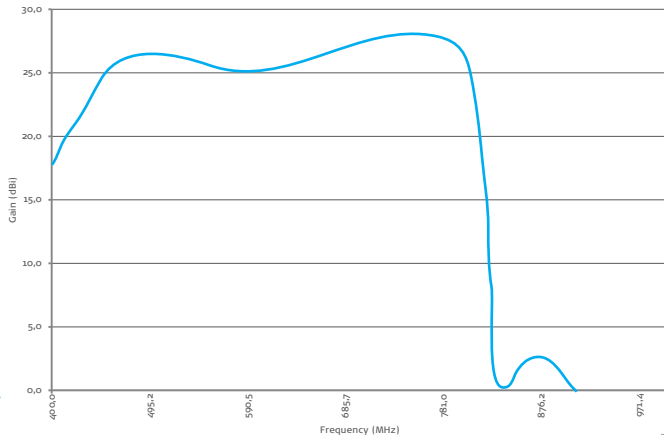

OUTDOOR

27 dBi

DVB-T DVB-T2 ISDB-T

www.funke.nl

	UHF
Frequencies	470 - 790 MHz
Antenna Gain	27 dBi
Amplifier Gain	20 dB
Amplifier Noise	1,3 dB
IP3	28 dB

Maximum distance is an indication and depends on the specifications of the DVB-T transmitter and circumstances regarding the geographical surroundings of the DVB-T antenna. No rights can be claimed from the information on this product card.