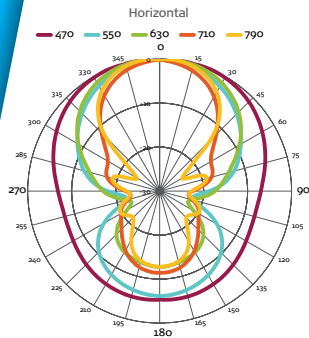

OUTDOOR

27 dBi

DVB-T DVB-T2 ISDB-T

www.funke.nl

	UHF
Frequencies	470 - 790 MHz
Antenna Gain	27 dBi
Amplifier Gain	20 dB
Amplifier Noise	1,3 dB
IP3	28 dB

Maximum distance is an indication and depends on the specifications of the DVB-T transmitter and circumstances regarding the geographical surroundings of the DVB-T antenna. No rights can be claimed from the information on this product card.