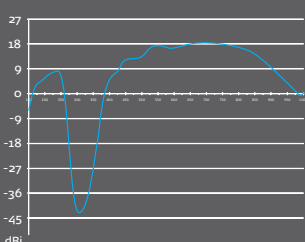

### Technical specifications

Channels	VHF 5 - 12 (174 - 240 MHz) UHF 21 - 69 (470 - 862 MHz)
Input voltage	5 ± 0,5 VDC
Input current	30mA typ.
Color	Black

Gain

Antenna pattern  
vertical polarizedAntenna pattern  
horizontal polarized