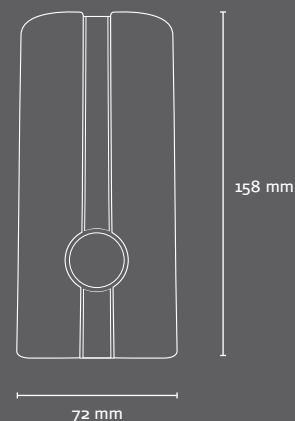

### General specifications

Preferred applications	Indoor stationary reception
Amplifier principle	Low noise single stage amplifier
Connection	3,5 m flexible coaxial cable with IEC-male connector

### Technical specifications

Channels	VHF 5 - 12 (174 - 240 MHz) UHF 21 - 69 (470 - 862 MHz)
Input voltage	5 ± 0,5 VDC
Input current	30mA typ.
Color	Black

Gain

Antenna pattern  
vertical polarizedAntenna pattern  
horizontal polarized