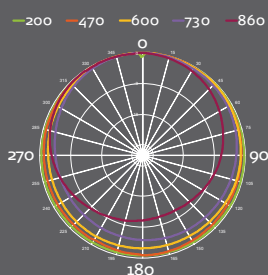

### Technical specifications

Channels	VHF 5 - 12 (174 - 240 MHz) UHF 21 - 69 (470 - 862 MHz)
Input voltage	5 ± 0,5 VDC
Input current	30mA typ.
Color	Black

Gain

Antenna pattern  
vertical polarizedAntenna pattern  
horizontal polarized