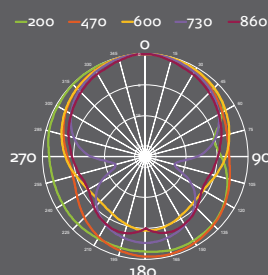

### Technical specifications

Channels	VHF 5 - 12 (174 - 240 MHz) UHF 21 - 69 (470 - 862 MHz)
Input voltage	5 ± 0,5 VDC
Input current	30mA typ.
Color	Black

Gain

Antenna pattern  
vertical polarizedAntenna pattern  
horizontal polarized